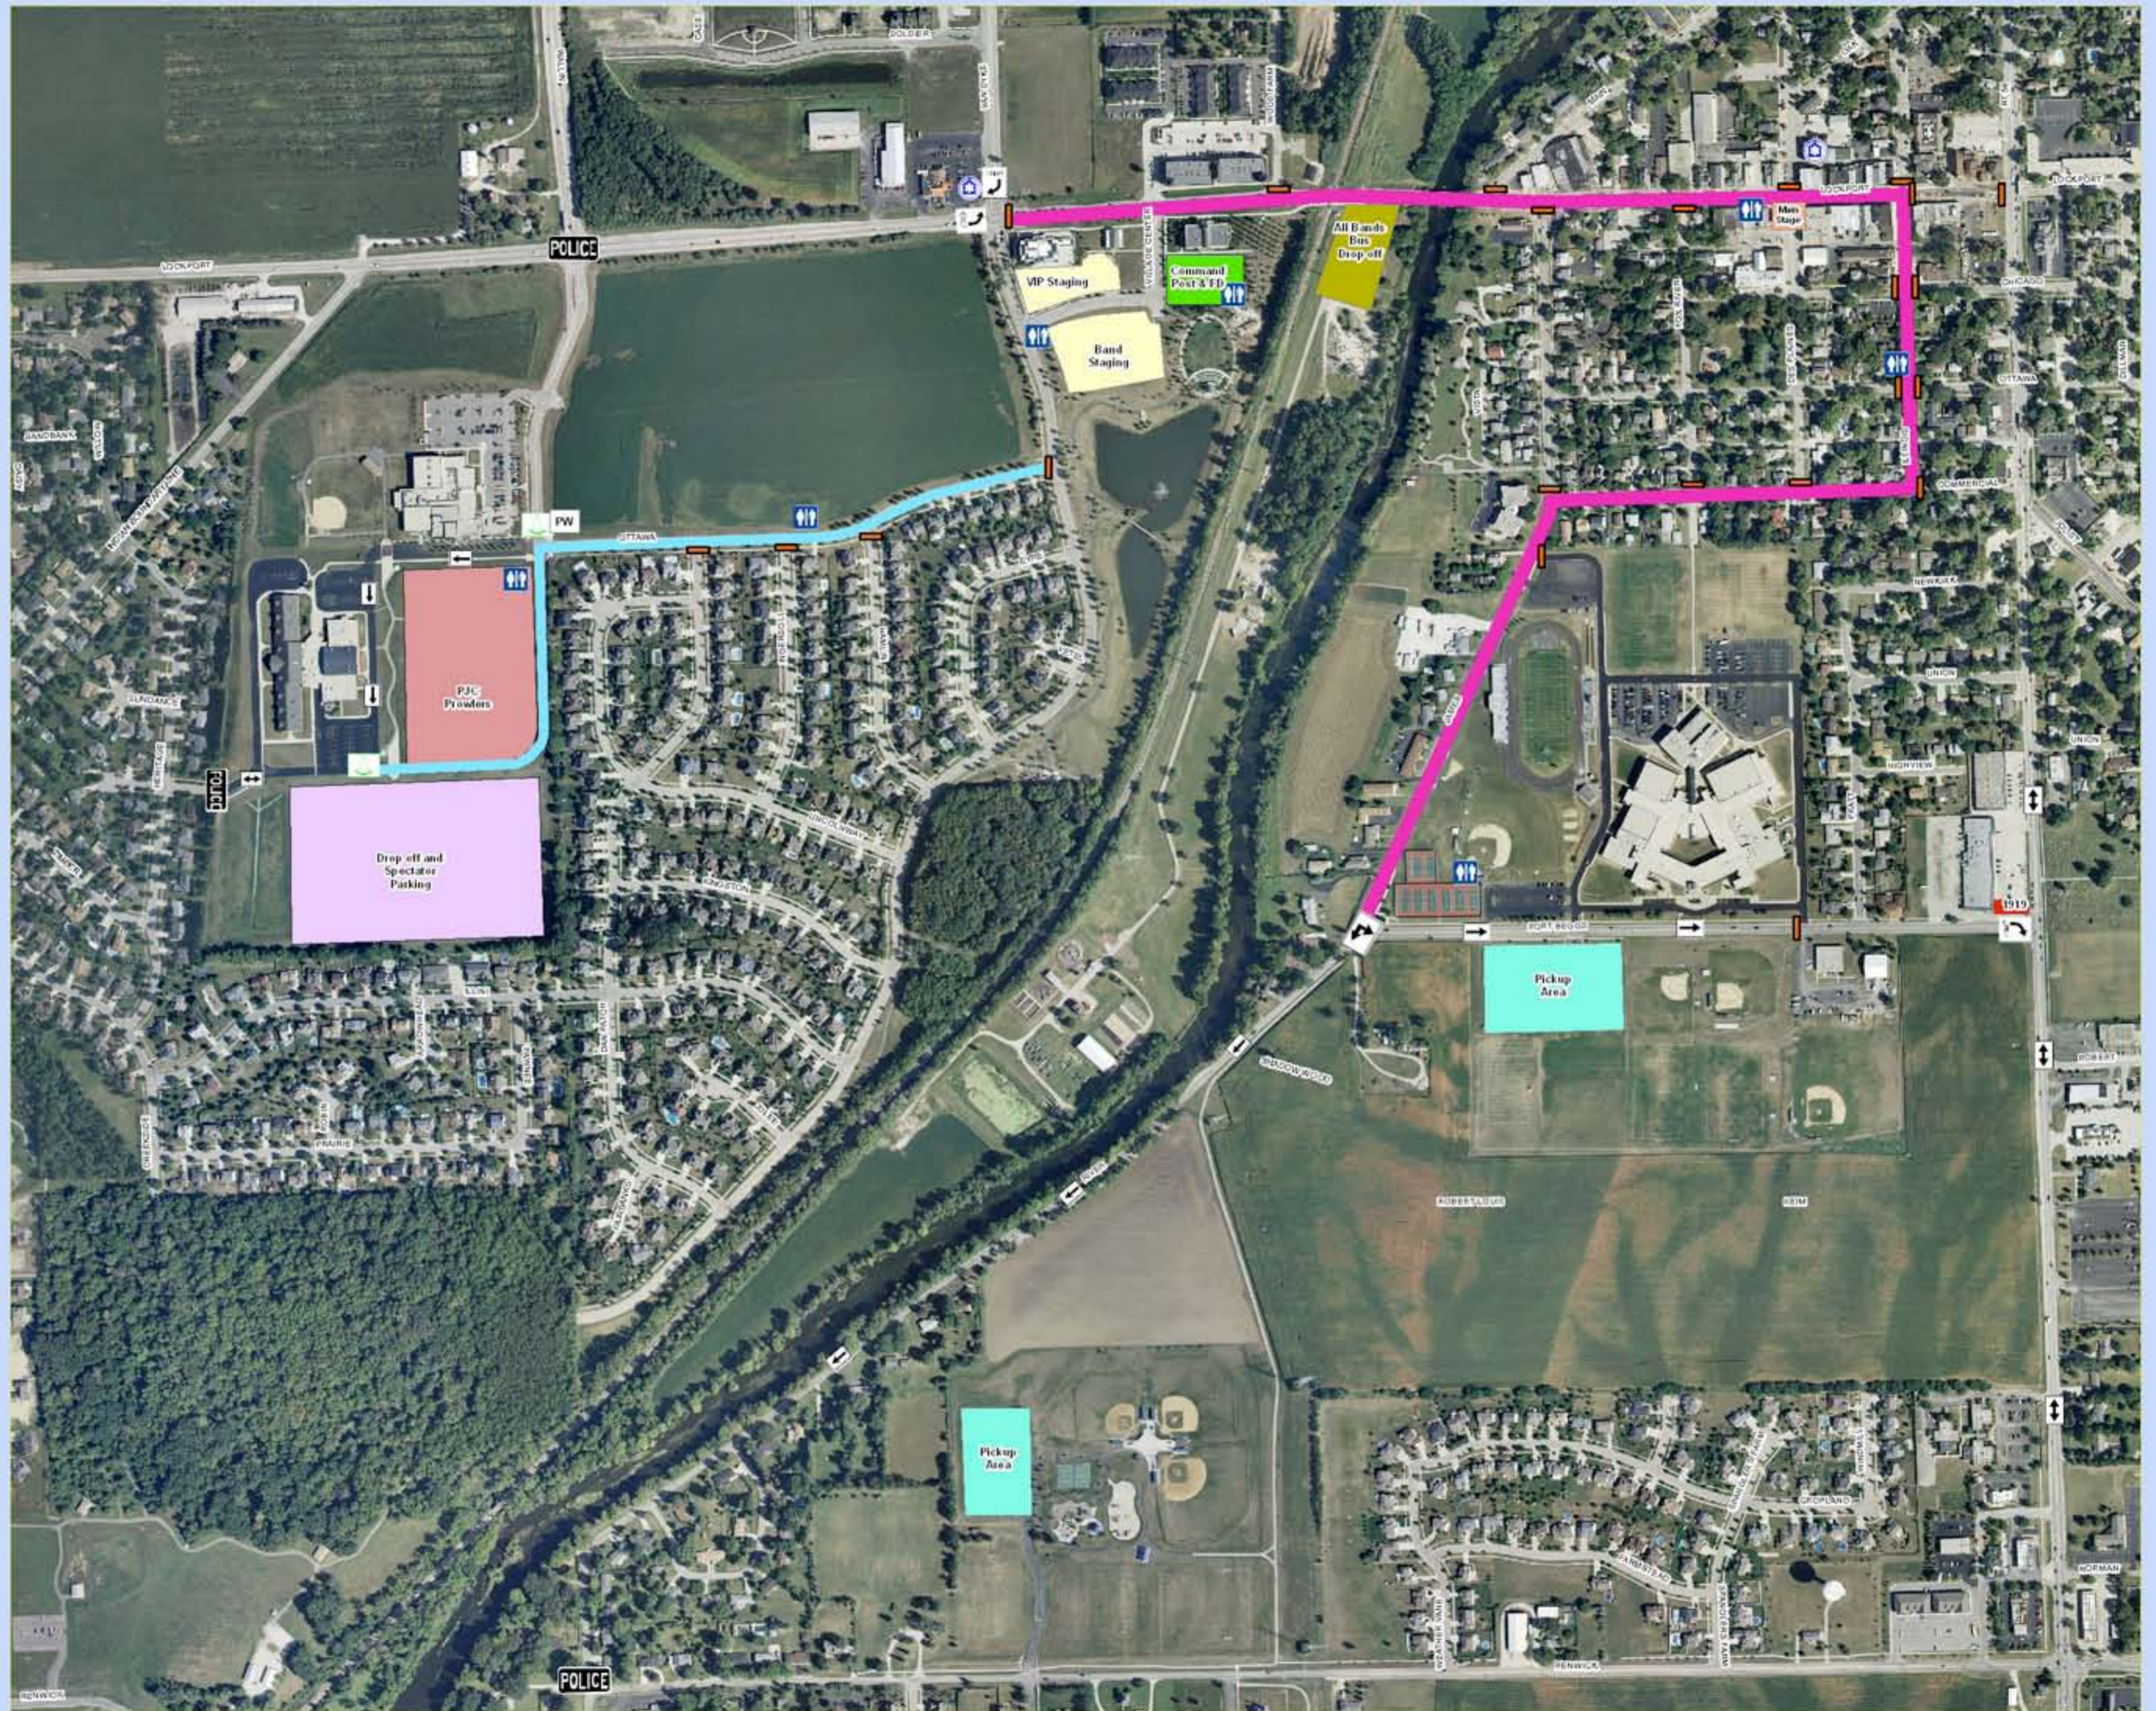

Plainfield Homecoming Parade 2010

Legend

-  EMS_Locations
-  Public_Restrooms
-  Check_Points
-  All_Bands_Bus_Drop_Off
-  Command_Area_and_FD
-  Road_Closed
-  Parade_Route
-  Parade_Staging_Route
-  Pick_Up_Areas
-  PJC_Prowlers_Staging
-  Drop_Off_and_Spectator_Parking